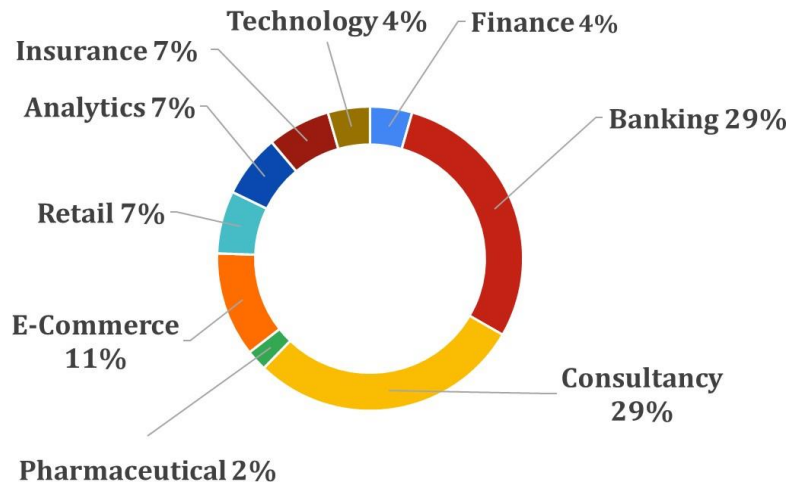

PLACEMENT OVERVIEW 2020-2022

SECTORS