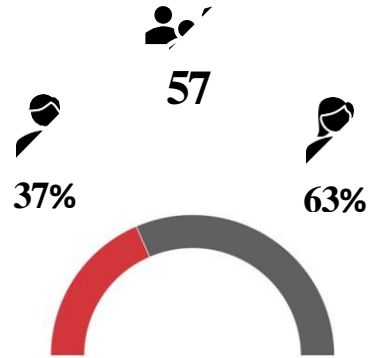

SUMMER INTERNSHIPS 2021-2023

M.Sc. Applied Statistics and Analytics