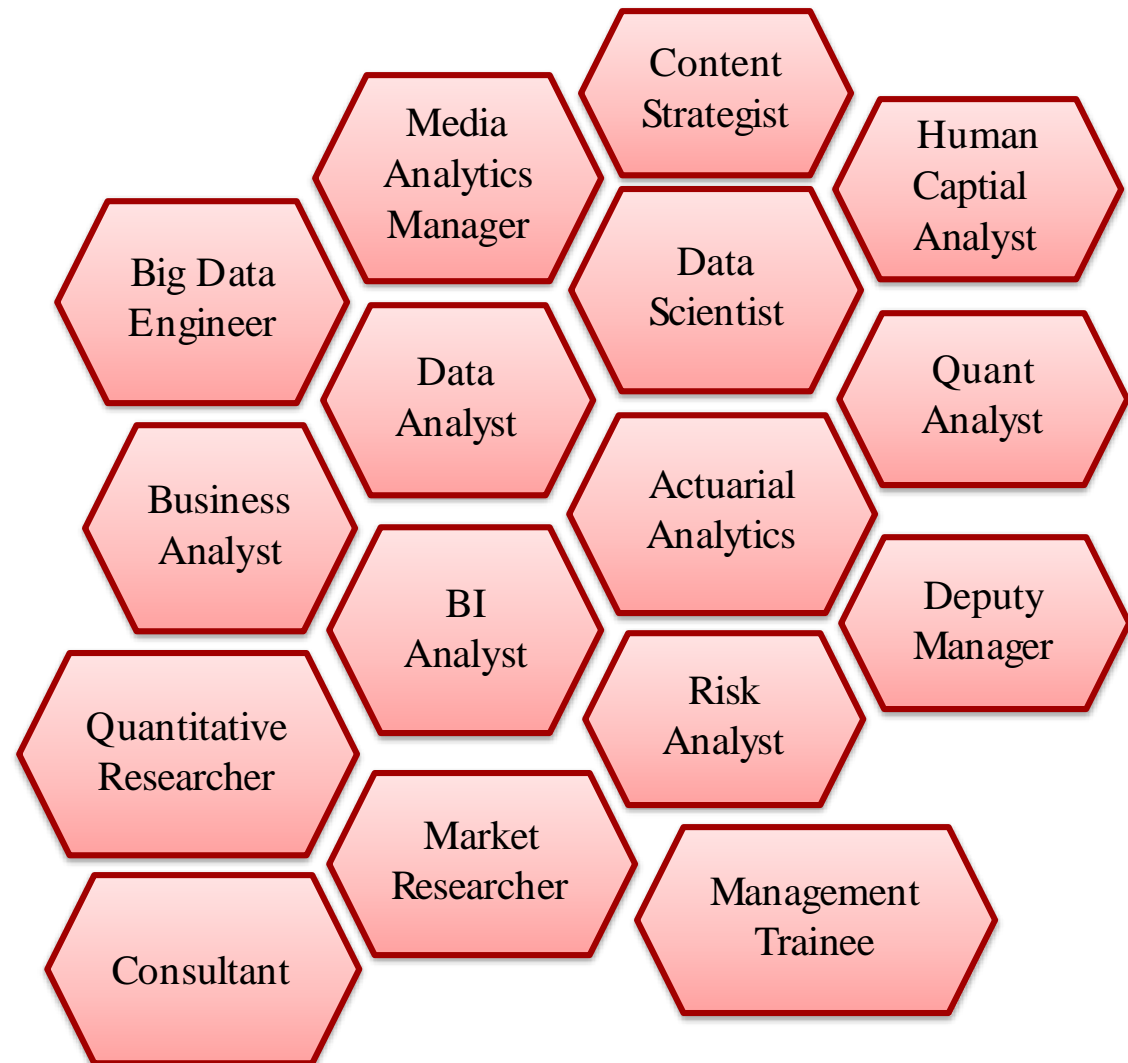

PROFILES OFFERED