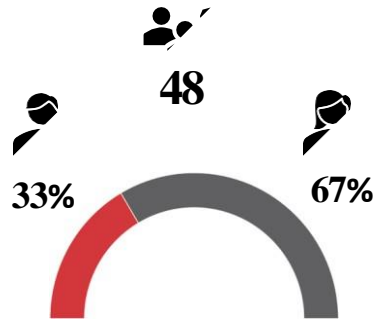

Companies 25+

PLACEMENTS 2020-2022

M.Sc. Applied Statistics and Analytics

Winter Internship

Highest Rs. 70,000

Average Rs. 30,000

Median Rs. 25,000

Final Placements