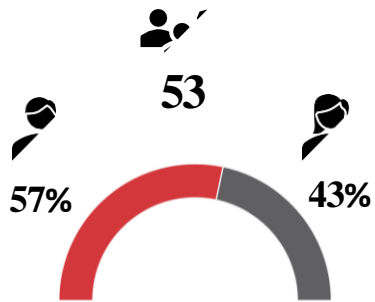

M.Sc. Statistics and Data Science

Highest Rs. 90,000

Average Rs. 21,500

Median Rs. 17,500

Companies 25+