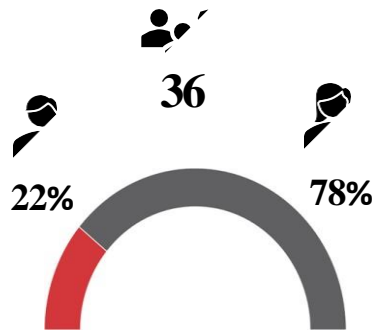

M.Sc. Statistics

Winter Internship

Highest Rs. 70,000

Average Rs. 40,000

Median Rs. 25,000

Final Placements

Highest Rs. 18.42 LPA

Average Rs. 12 LPA

Median Rs. 10 LPA

21 PPOs Received