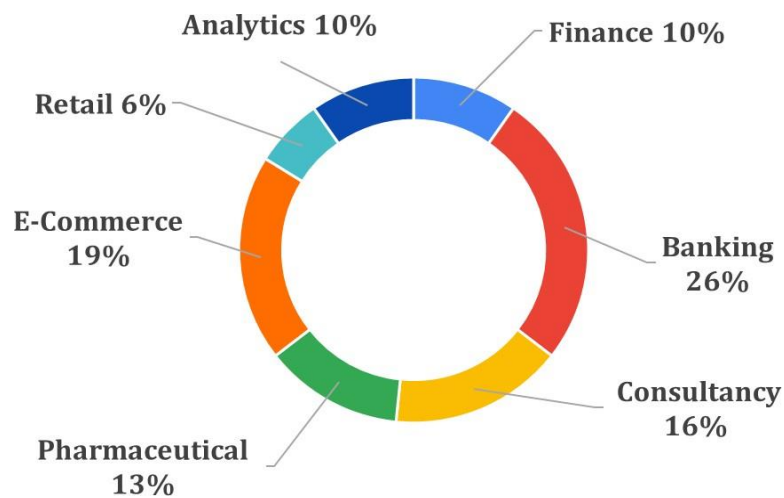

PLACEMENT OVERVIEW 2020-2022

SECTORS